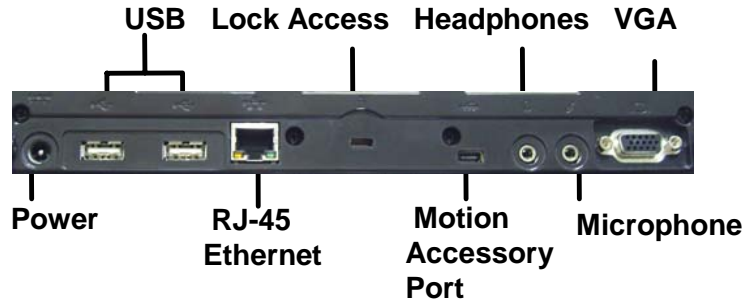

MobileDock – LS800

Docking Cradle with Desktop Base

LCD display, keyboard and DVD/CD-RW provide a full desktop experience

Notepad mode

Docking Cradle with Travel Kickstand

Docking Cradle Ports

Desktop Base includes VESA compatible holes for wall or arm mounting

Bluetooth Folding Keyboard, mouse and DVD

Mounted vertically with supplied 90° VGA adapter