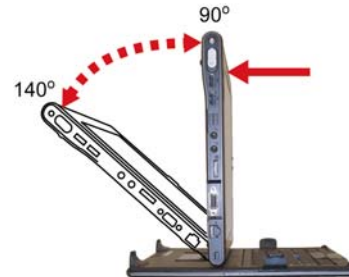

Convertible Keyboard – LE-Series

Protects the display when attached to front of Tablet PC (shown with LE1600 and Extended Battery)

Keyboard snaps to the back of the Tablet PC when using pen and ink in slate mode

Key Features

Includes integrated pointing stick and mouse buttons

Viewing angle adjusts from 90 degrees to 140 degrees

Charging station with power and USB connectivity all in a single, compact unit

Motion Accessory Port