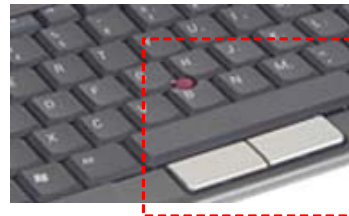

Convertible Keyboard – LE-Series

Protects the display when attached to front of Tablet PC (shown with LE1600 and Extended Battery)

Keyboard snaps to the back of the Tablet PC when using pen and ink in slate mode

Key Features

Includes integrated pointing stick and mouse buttons

Viewing angle adjusts from 90 degrees to 140 degrees

Charging station with power and USB connectivity all in a single, compact unit

Motion Accessory Port