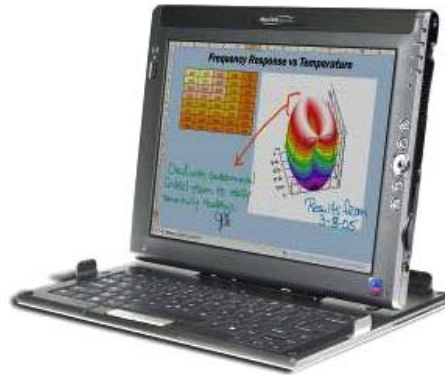

Convertible Keyboard – LE-Series

Protects the display when attached to front of Tablet PC (shown with LE1600 and Extended Battery)

Keyboard snaps to the back of the Tablet PC when using pen and ink in slate mode

Key Features

Includes integrated pointing stick and mouse buttons

Viewing angle adjusts from 90 degrees to 140 degrees

Charging station with power and USB connectivity all in a single, compact unit

Motion Accessory Port

USB

Power

Motion Accessory Port powers the Motion DVD drive for watching movies, burning CDs or installing software